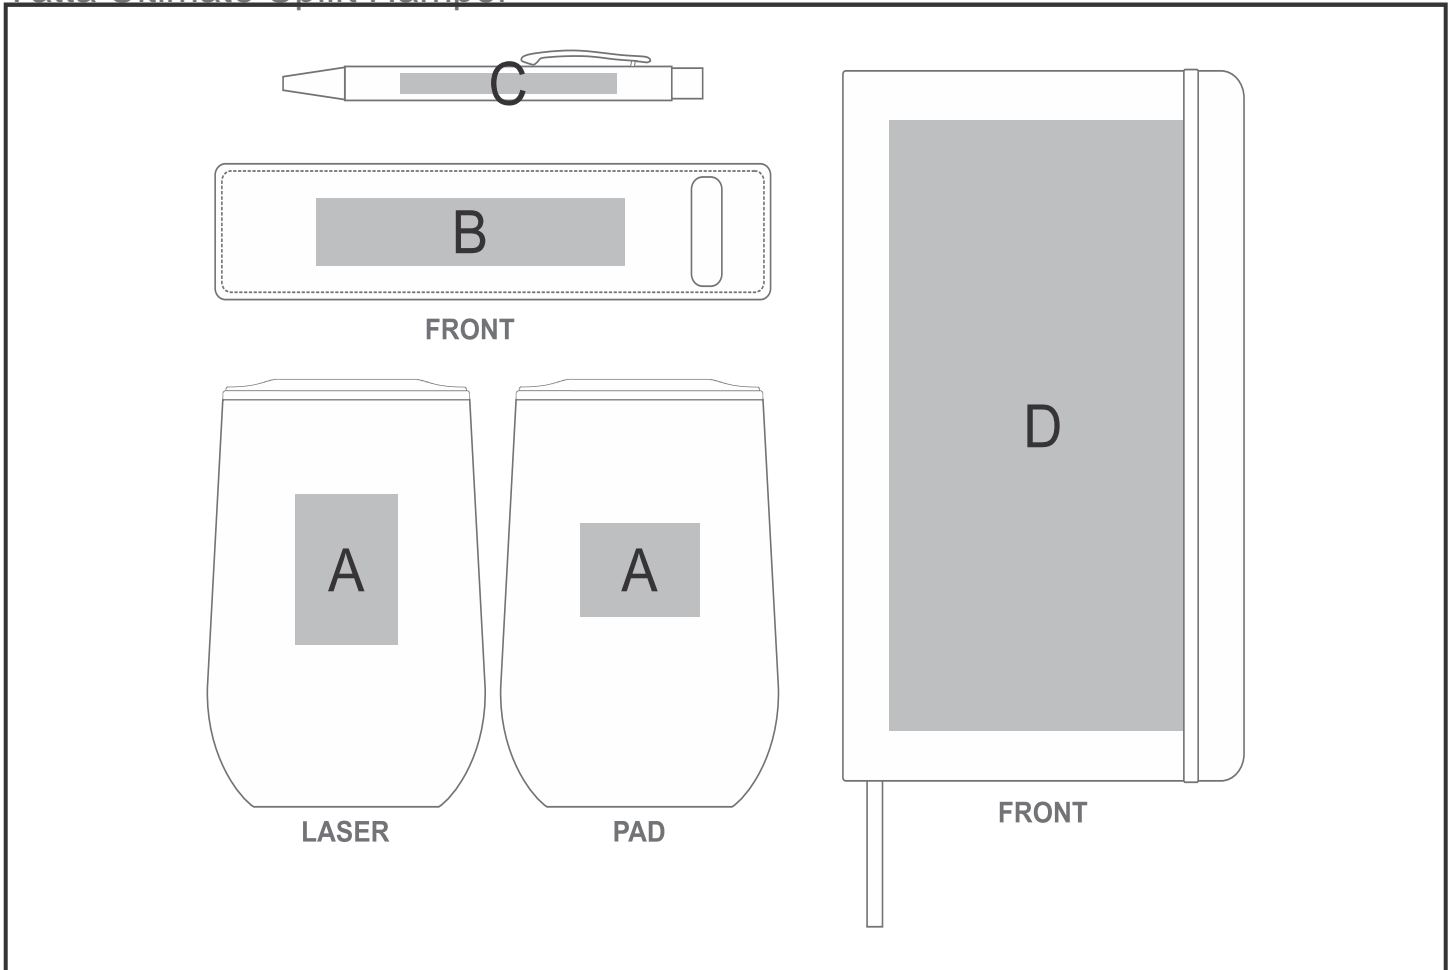

## Need to know:

- Includes 1-Position Laser Engraving OR 1-Colour, 1-Position Pad Print on Cup AND 1-Position Laser Engraving on Pen AND 1-Colour, 1-Position Screen Print on Pen Pouch & Notebook (setup fees apply)

- **Laser Colour:** POS A - Silver | POS C- Light Grey | POS D - Tonal

- **Screen:** POS B - Texture of the item will affect the print

## Branding Options:

Position	Branding Method (Branding Code)	No. of Colours	Dimension
A	Laser Engraving (LB)	N/A	30mm wide x 40mm high
A	Pad Printing (PC)	4 Colours	35mm wide x 25mm high
B	Screen Print (SC)	1 Colour	100mm wide x 20mm high
C	Laser Engraving (LA)	N/A	70mm wide x 6mm high
D	Laser Engraving (LB)	N/A	80mm wide x 180mm high

D	Screen Print (SA)	1 Colour	75mm wide x 140mm high
D	Digital Direct Transfer (DDT-D)	Full Colour	100mm wide x 74mm high
D	Digital Direct Transfer (DDT-A)	Full Colour	100mm wide x 148mm high
D	Digital Direct Transfer (DDT-B)	Full Colour	100mm wide x 180mm high
D	Debossing (BOS-1)	N/A	80mm wide x 180mm high